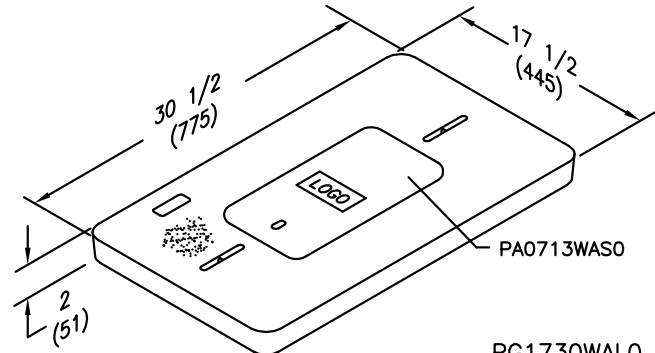

SPECIFICATIONS/DATA

Meter Reading Covers and Lids

PG1118WAKOA
22# (10.0 kg)

PA0609WASO
PG1118WAKO
27# (12.3 kg)

PG1324WALOA
34# (15.4 kg)

PA0713WASO
PG1324WALO
41# (18.6 kg)

PG1730WALOA
67# (30.4 kg)

PA0713WASO
PG1730WALO
74# (33.6 kg)

DROP IN LID

PA0609WASO
5# (2.3 kg)

DROP IN LID

PA0713WASO
9# (4.1 kg)

Adding a meter lid to a Tier 8 cover reduces the rating to Tier 5. A Tier 5 cover will be reduced to a pedestrian traffic only rating.