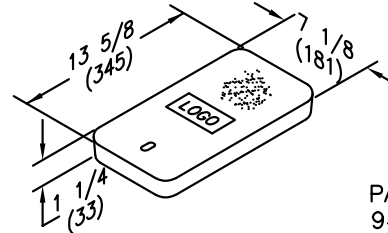

SPECIFICATIONS/DATA

Meter Reading Covers and Lids

PG1118WAKOA
22# (10.0 kg)

PA0609WASO
PG1118WAKO
27# (12.3 kg)

PG1324WALOA
34# (15.4 kg)

PA0713WASO
PG1324WALO
41# (18.6 kg)

PG1730WALOA
67# (30.4 kg)

PA0713WASO
PG1730WALO
74# (33.6 kg)

DROP IN LID

PA0609WASO
5# (2.3 kg)

DROP IN LID

PA0713WASO
9# (4.1 kg)

Adding a meter lid to a Tier 8 cover reduces the rating to Tier 5. A Tier 5 cover will be reduced to a pedestrian traffic only rating.