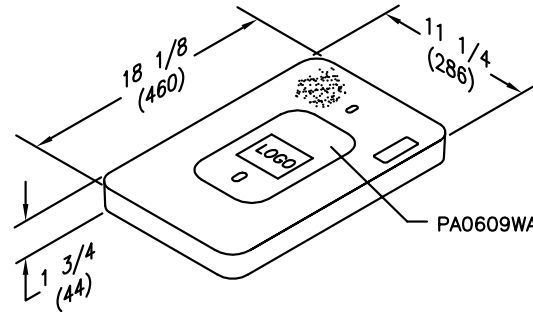

SPECIFICATIONS/DATA

Meter Reading Covers and Lids

PG1118WAKOA
22# (10.0 kg)

PA0609WASO
PG1118WAKO
27# (12.3 kg)

PG1324WALOA
34# (15.4 kg)

PA0713WASO
PG1324WALO
41# (18.6 kg)

PG1730WALOA
67# (30.4 kg)

PA0713WASO
PG1730WALO
74# (33.6 kg)

DROP IN LID

PA0609WASO
5# (2.3 kg)

DROP IN LID

PA0713WASO
9# (4.1 kg)

Adding a meter lid to a Tier 8 cover reduces the rating to Tier 5. A Tier 5 cover will be reduced to a pedestrian traffic only rating.