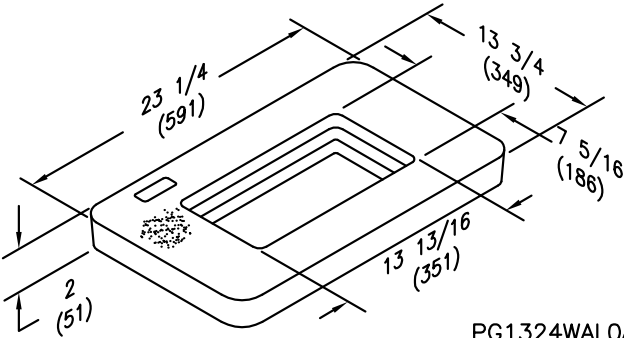

SPECIFICATIONS/DATA

Meter Reading Covers and Lids

PG1118WAKOA
22# (10.0 kg)

PA0609WASO
PG1118WAKO
27# (12.3 kg)

PG1324WALOA
34# (15.4 kg)

PA0713WASO
PG1324WALO
41# (18.6 kg)

PG1730WALOA
67# (30.4 kg)

PA0713WASO
PG1730WALO
74# (33.6 kg)

DROP IN LID

PA0609WASO
5# (2.3 kg)

DROP IN LID

PA0713WASO
9# (4.1 kg)

Adding a meter lid to a Tier 8 cover reduces the rating to Tier 5. A Tier 5 cover will be reduced to a pedestrian traffic only rating.