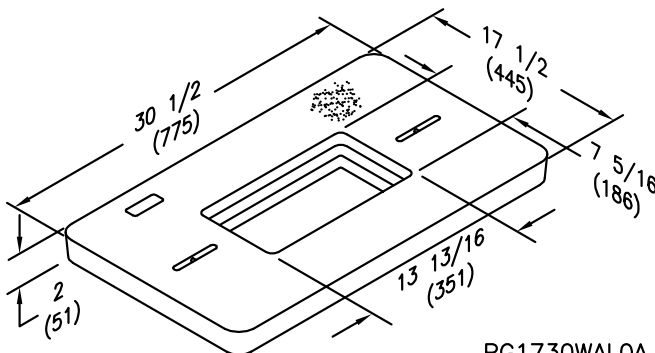

SPECIFICATIONS/DATA

Meter Reading Covers and Lids

PG1118WAKOA
22# (10.0 kg)

PA0609WASO
PG1118WAKO
27# (12.3 kg)

PG1324WALOA
34# (15.4 kg)

PA0713WASO
PG1324WALO
41# (18.6 kg)

PG1730WALOA
67# (30.4 kg)

PA0713WASO
PG1730WALO
74# (33.6 kg)

DROP IN LID

PA0609WASO
5# (2.3 kg)

DROP IN LID

PA0713WASO
9# (4.1 kg)

Adding a meter lid to a Tier 8 cover reduces the rating to Tier 5. A Tier 5 cover will be reduced to a pedestrian traffic only rating.