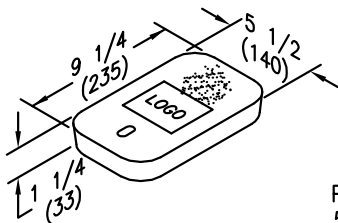

SPECIFICATIONS/DATA

Meter Reading Covers and Lids

PG1118WAKOA
22# (10.0 kg)

PA0609WASO
PG1118WAKO
27# (12.3 kg)

PG1324WALOA
34# (15.4 kg)

PA0713WASO
PG1324WALO
41# (18.6 kg)

PG1730WALOA
67# (30.4 kg)

PA0713WASO
PG1730WALO
74# (33.6 kg)

DROP IN LID

PA0609WASO
5# (2.3 kg)

DROP IN LID

PA0713WASO
9# (4.1 kg)

Adding a meter lid to a Tier 8 cover reduces the rating to Tier 5. A Tier 5 cover will be reduced to a pedestrian traffic only rating.