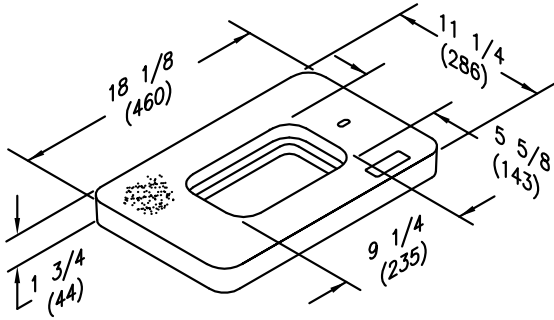

SPECIFICATIONS/DATA

Meter Reading Covers and Lids

PG1118WAKOA
22# (10.0 kg)

PA0609WASO
PG1118WAKO
27# (12.3 kg)

PG1324WALOA
34# (15.4 kg)

PA0713WASO
PG1324WALO
41# (18.6 kg)

PG1730WALOA
67# (30.4 kg)

PA0713WASO
PG1730WALO
74# (33.6 kg)

DROP IN LID

PA0609WASO
5# (2.3 kg)

DROP IN LID

PA0713WASO
9# (4.1 kg)

Adding a meter lid to a Tier 8 cover reduces the rating to Tier 5. A Tier 5 cover will be reduced to a pedestrian traffic only rating.