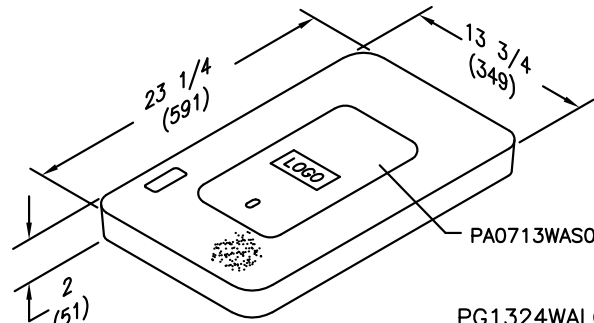

SPECIFICATIONS/DATA

Meter Reading Covers and Lids

PG1118WAKOA
22# (10.0 kg)

PA0609WASO
PG1118WAKO
27# (12.3 kg)

PG1324WALOA
34# (15.4 kg)

PA0713WASO
PG1324WALO
41# (18.6 kg)

PG1730WALOA
67# (30.4 kg)

PA0713WASO
PG1730WALO
74# (33.6 kg)

DROP IN LID

PA0609WASO
5# (2.3 kg)

DROP IN LID

PA0713WASO
9# (4.1 kg)

Adding a meter lid to a Tier 8 cover reduces the rating to Tier 5. A Tier 5 cover will be reduced to a pedestrian traffic only rating.